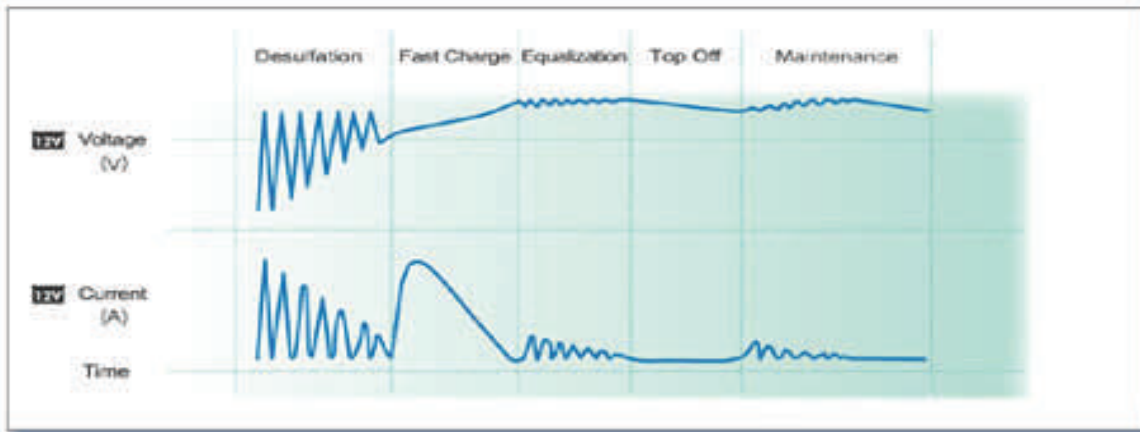

# DHC® 5 Stage Intelligent Switching Power Battery Chargers

ENERGY SAVING: UP TO **20%**

TIME SAVING: **15** Times FASTER

SC3A 3 Amp Automatic Battery Charger Maintainer Charges  
12V SLA/VRLA/GEL/AGM, CAL/CAL & Spiral Batteries

## 5 Stages:

- Desulfation:  
Saves a deeply discharged or a light sulfated battery for recovery.
- Fast Charge:  
Charges battery to 75% in the fastest and most efficient manner.
- Equalization:  
When the battery reaches 75% charge, the charger starts a **charge pulse** with a smaller stream current.
- Top-Off:  
Fully charge the battery without overcharging the battery.
- Maintenance:  
Maintains the battery in fully-charge status.