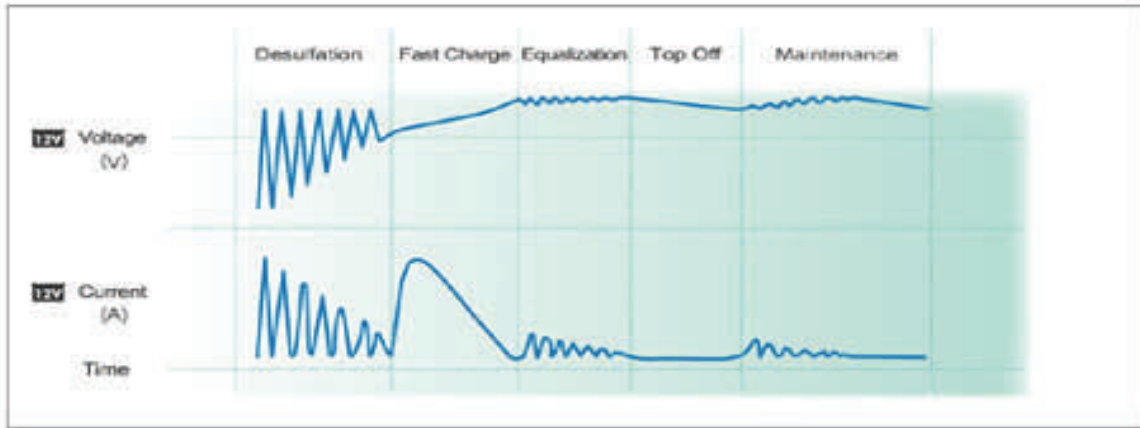

# DHC® 5 Stage Intelligent Switching Power Battery Chargers

ENERGY SAVING: UP TO **20%** TIME SAVING: **15** Times FASTER

## SCM54A - 5 Amp 4 Station Automatic Battery Charger Maintainer Charges 4 Batteries Independently

Automatic design not only charges a battery efficiently, but also prolongs the lifetime of the requisite battery.

### 5 Stages:

- **Desulfation:**  
Saves a deeply discharged or a light sulphated battery for recovery.
- **Fast Charge:**  
Charges battery to 75% in the fastest and most efficient manner.
- **Equalization:**  
When the battery reaches 75% charge, the charger starts a **charge pulse** with a smaller stream current.
- **Top-Off:**  
Fully charge the battery without overcharging the battery.
- **Maintenance:**  
Maintains the battery in fully-charge status.